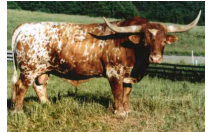

Iron Symbol SS

Date of Birth: 06/13/2010
Registration 1: CI278038
Registration 2: 272655
Owner: FHR Longhorns

Iron Symbol is a DRAG IRON daughter and everyone that sees her loves her. She has the perfect Texas roll to her horns and is a beautiful multi colored brindle. She is a big bodied cow weighing close to 1,300 lbs and raises some of our best calves. She has old school genetics that go back to WINCHESTER and UNLIMITED on the dams side. DRAG IRON and JAMAKIZM on the sires side making for a powerhouse breeder.

Total Horn: 95.5000 on 03/06/2020
TTT: 84.5000 on 09/12/2024
Weight: 1199.0000 on 09/18/2021
Composite: 83.5000 on 09/20/2023

GIZMO

Kingly Symbol

<http://www.hiredhandsoftware.com>